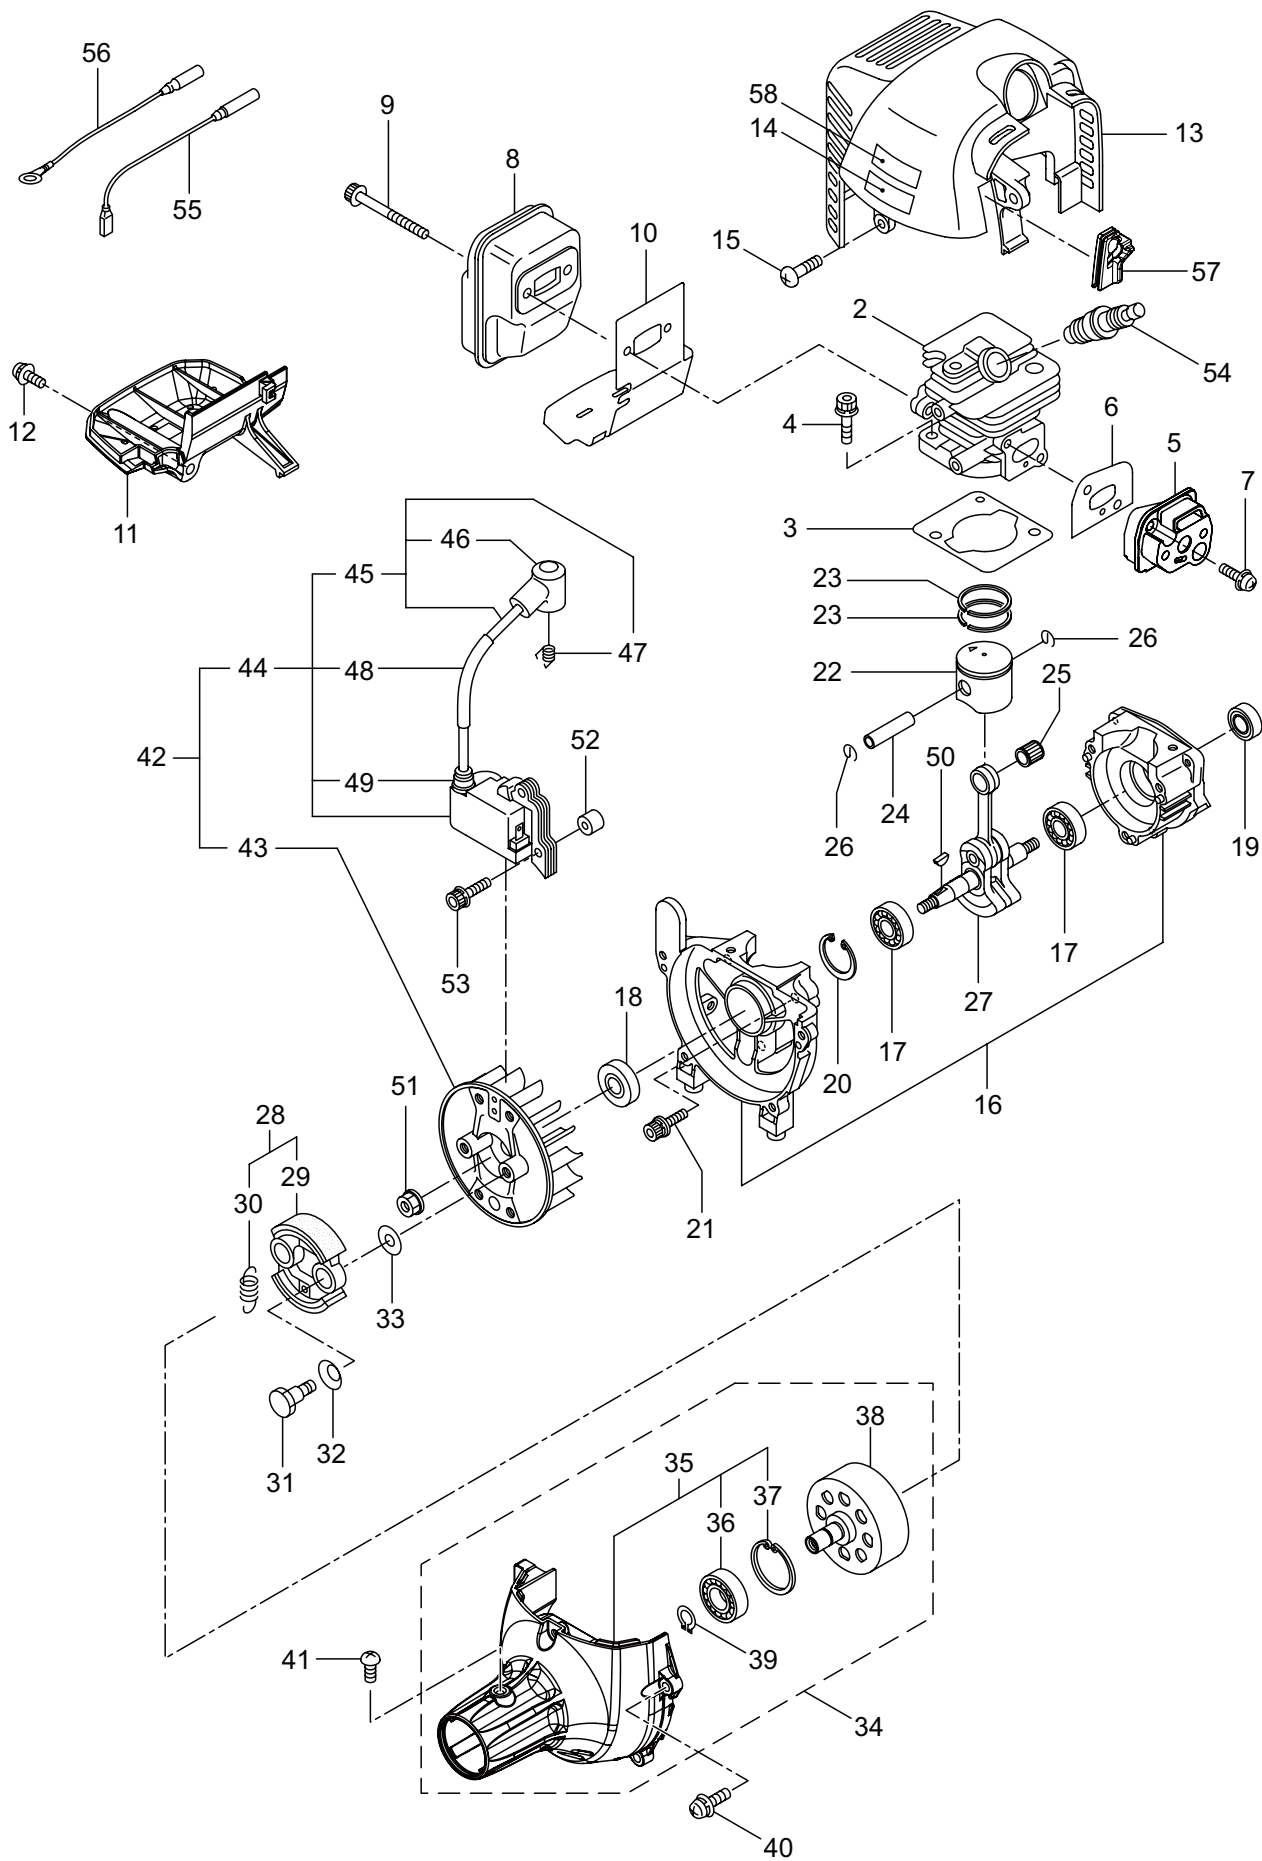

3. MX24E ENGINE

Ref. No.	Part No.	Part Name	Q'ty	Remarks
3-46	278755	Plug Cap	1	
3-47	278756	Connector	1	
3-48	278754	Insulator	1	
3-49	278752	Cap	1	
3-50	261076	Woodruff Key	1	3x10
3-51	261417	Nut,Rotor	1	M8
3-52	280381	Spacer	2	
3-53	261256	Cap Screw	2	M4x25
3-54	288264	Spark Plug	1	BPMR8Y
3-55	263804	Lead	1	
3-56	284541	Wire,Lead	1	
3-57	246078	Grommet	1	
3-58	563192	Label	1