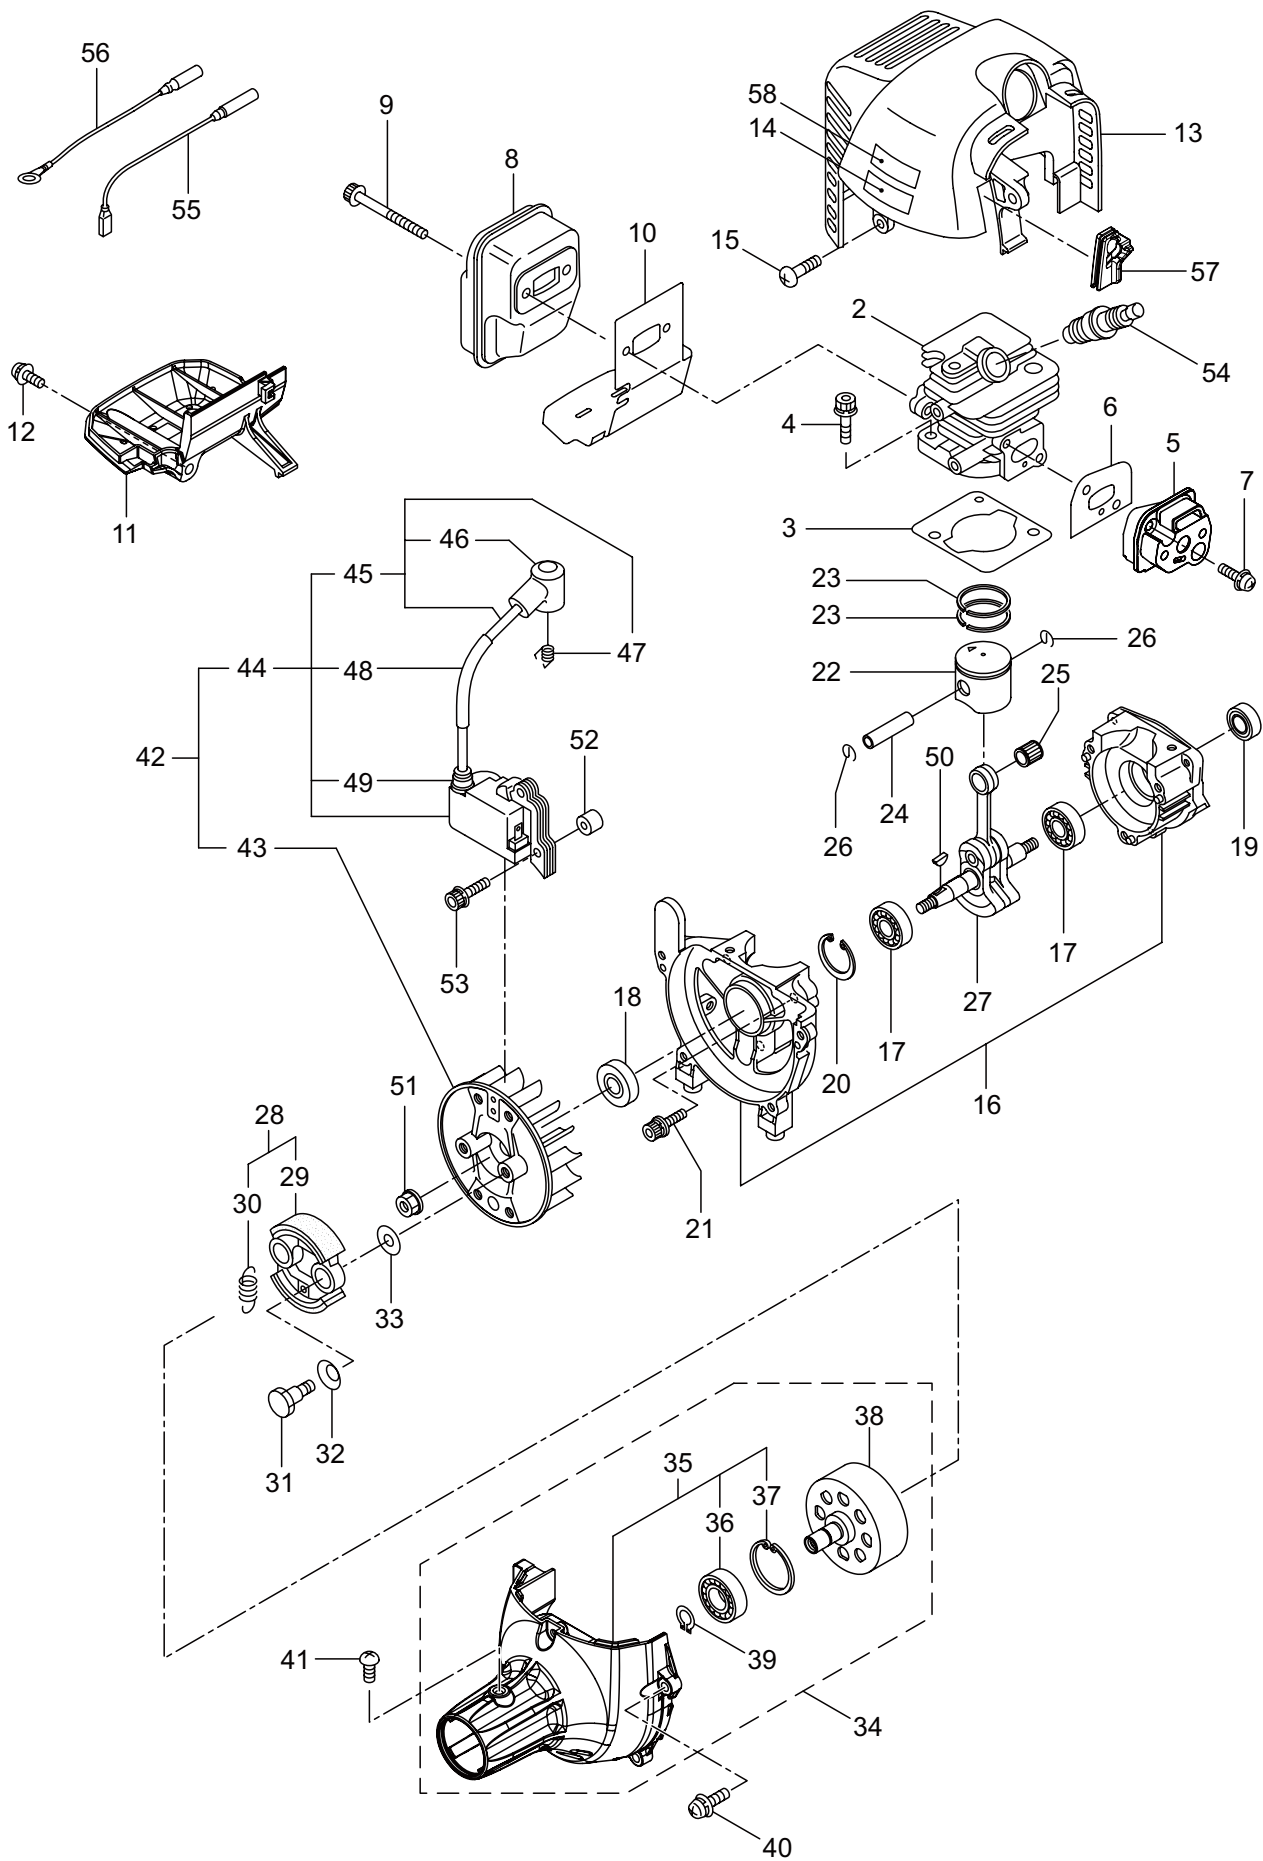

3. MX24E ENGINE

Ref. No.	Part No.	Part Name	Q'ty	Remarks
3-1	875276	Engine	1	EE232TH/02
3-2	289639	Cylinder	1	
3-3	289643	Gasket	1	
3-4	267290	Cap Screw	2	M5x20
3-5	272744	Insulator	1	New gasket required
3-6	267049	Gasket	1	
3-7	269826	Screw	2	M5x25
3-8	278096	Muffler Comp	1	
3-9	266402	Cap Screw	2	M5x55
3-10	273262	Gasket	1	
3-11	276868	Under Cover	1	
3-12	269827	Screw	1	M5x16
3-13	563533	Top Cover Comp	1	
3-14	563608	Label	1	TOKYO JAPAN
3-15	246082	Screw	1	M4x12
3-16	273674	Crankcase	1	
3-17	280488	Bearing	2	PPL 6001
3-18	261492	Oil Seal	1	ISCD12287
3-19	261386	Oil Seal	1	ISCD12227
3-20	055185	Snap Ring	1	H28
3-21	261612	Cap Screw	3	M5x30
3-22	272204	Piston	1	
3-23	264891	Piston Ring	2	(2)required
3-24	261036	Piston Pin	1	
3-25	288520	Bearing, Needle	1	
3-26	261576	Clip,Piston	2	
3-27	274146	Crankshaft/Conn.Rod Ass'y	1	
3-28	280375	Clutch Ass'y	1	Incl.29,30
3-29	280407	Clutch Shoe	2	
3-30	264889	Spring,Clutch	1	
3-31	264505	Bolt	2	
3-32	261777	Wave Washer	2	
3-33	261189	Washer	2	6x16.5x1.2
3-34	563556	Fan Cover Ass'y	1	Incl.35-37
3-35	563557	Fan Cover Comp	1	Incl.36,37
3-36	269124	Bearing	1	#600Z_C3
3-37	013825	Snap Ring	1	H30
3-38	289727	Clutch Drum	1	
3-39	563065	Snap Ring	1	#10
3-40	269831	Screw	4	M5x20
3-41	246081	Screw	1	M5x18
3-42	563535	Magneto Ass'y	1	Incl.43-49
3-43	277797	Rotor/Fan	1	
3-44	277798	Ignition Coil Ass'y	1	Incl.45-49
3-45	279577	Spark Plug Wire Ass'y	1	Incl.46,47