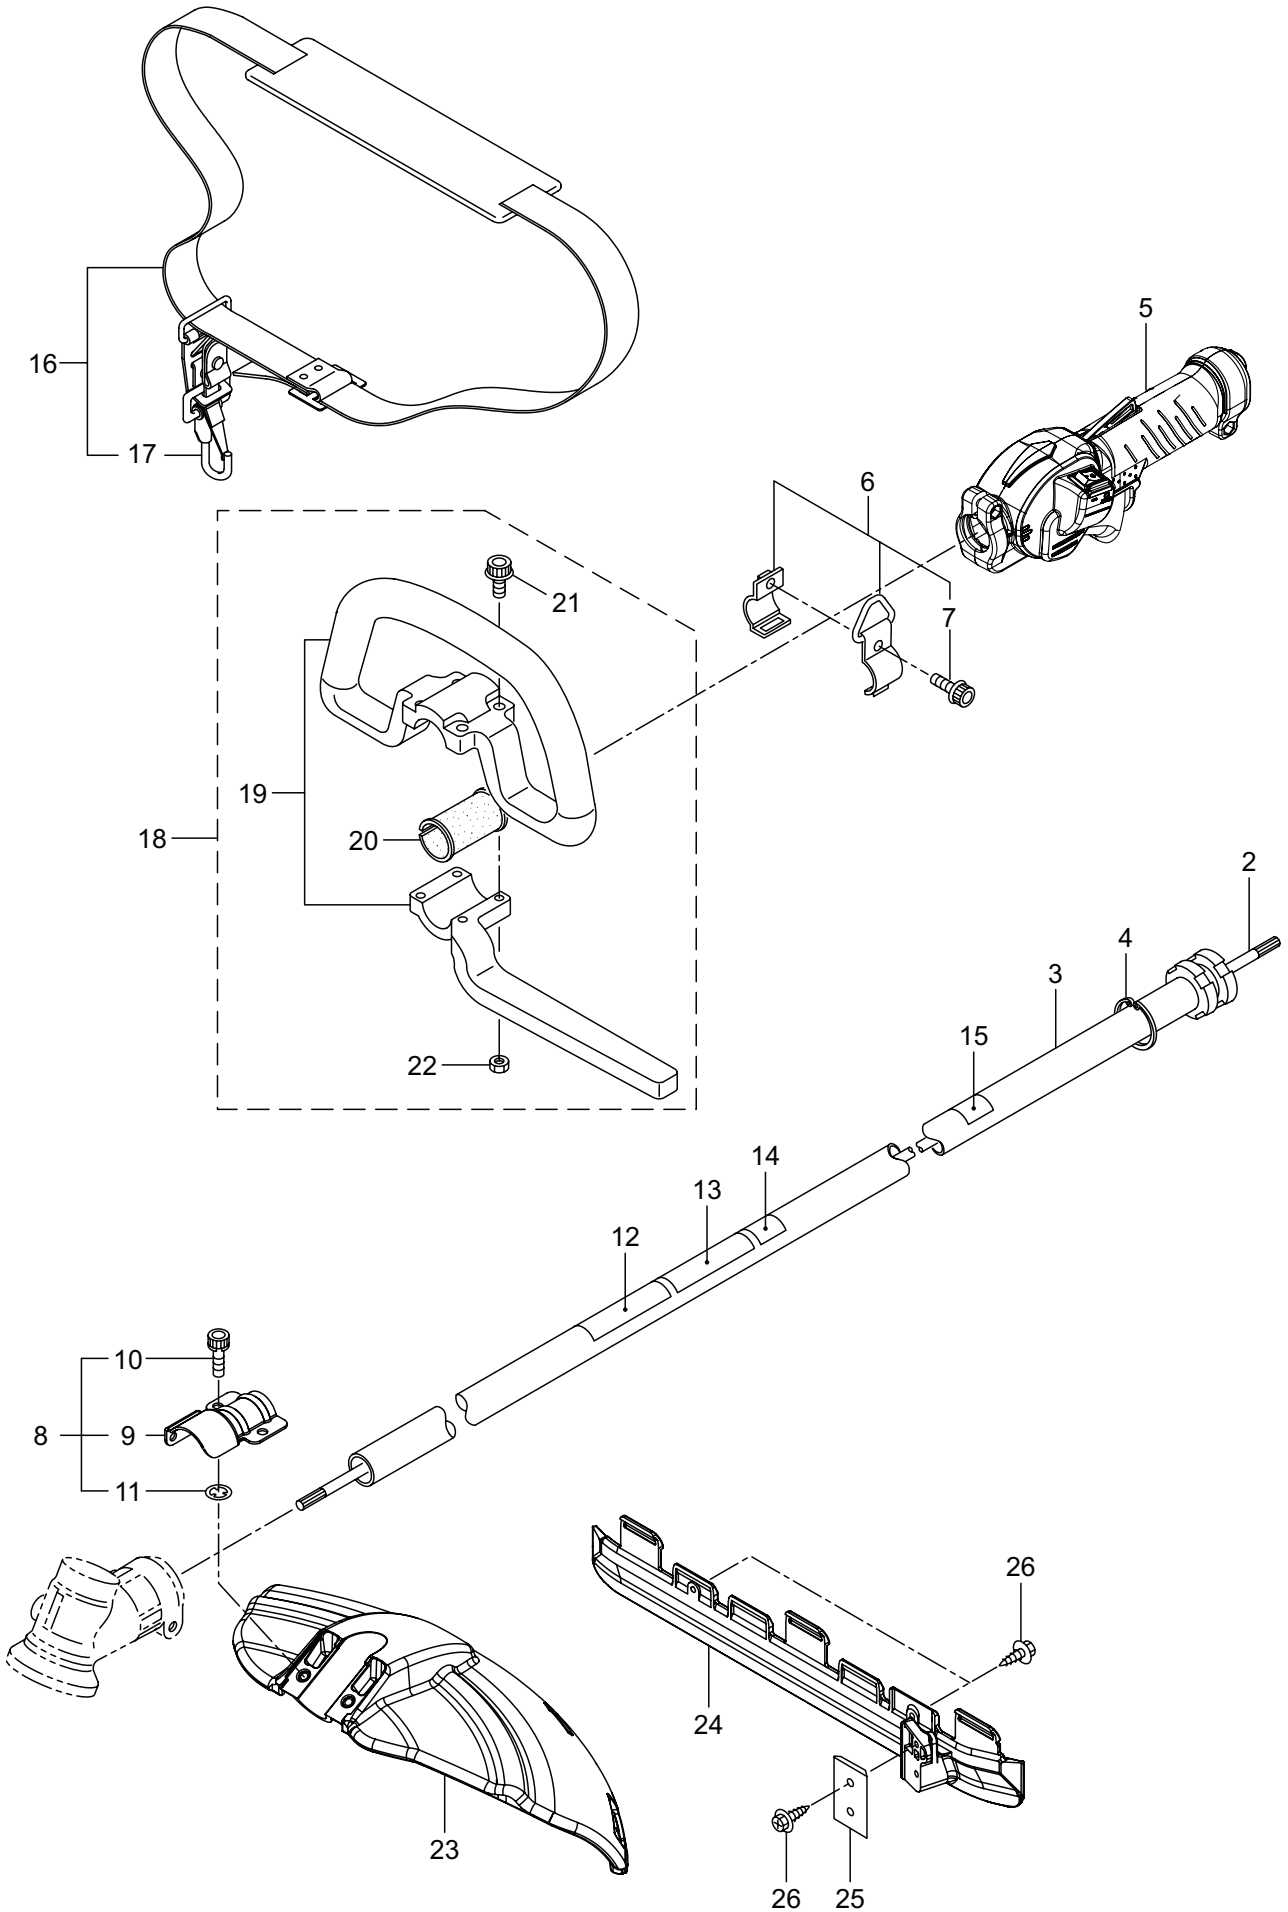

PARTS LIST

MX24E

CONTENTS

1. MAIN BODY	1 ~ 2
2. GEARCASE.....	3 ~ 4
3. ENGINE.....	5 ~ 8
4. RECOIL STARTER	9 ~ 10
5. CARBURETOR, FUEL TANK	11 ~ 12
6. ACCESSORIES	13 ~ 14

2019. 02.

P/N 524714

1. MX24E
MAIN BODY

Ref. No.	Part No.	Part Name	Q'ty	Remarks
1-1	366117	MX24E	1	
1-2	227923	Driveshaft Ass'y	1	
1-3	560386	Driveshaft Tube	1	
1-4	012382	Snap Ring	1	H36
1-5	560427	Throttle Trigger	1	
1-6	215533	Hanging Bracket Ass'y	1	Incl.7
1-7	261762	Cap Screw	1	M5x14
1-8	560409	Bracket Ass'y	1	Incl.9-11
1-9	560410	Bracket	1	
1-10	271437	Screw	2	M6x20
1-11	231704	Washer	2	6x13xt1.0
1-12	560240	Label	1	
1-13	560411	Label	1	MX24E
1-14	560246	Label	1	112dBA
1-15	215501	Label	1	
1-16	560229	Hanging Strap Ass'y	1	
1-17	560282	Hook	1	
1-18	560316	Loop Handle Ass'y	1	Incl.19-22
1-19	222520	Loop Handle	1	
1-20	213171	Packing	1	
1-21	215608	Cap Screw	4	M5x30x16
1-22	081027	Nut	4	M5
1-23	560420	Safety Cover	1	
1-24	234999	Cover Extension	1	
1-25	230747	String Cutter	1	
1-26	232689	Screw	3	M5x16

2. MX24E
GEARCASE

Ref. No.	Part No.	Part Name	Q'ty	Remarks
2-1	241689	Gearcase Ass'y	1	Incl.2-15
2-2	226284	Gearcase	1	
2-3	225897	Bolt	1	M6x8
2-4	226285	Bearing	1	#626
2-5	227108	Gear Set	1	
2-6	112184	Bearing	1	#6000DDU
2-7	054676	Snap Ring	1	#26
2-8	225898	Collar	1	10x16xt2.6
2-9	226286	Bearing	1	#609ZZ
2-10	228477	Snap Ring	1	#9
2-11	140270	Snap Ring	1	#24
2-12	261246	Cap Screw	1	M5x25
2-13	225891	Boss Adapter	1	
2-14	225892	Blade Boss B	1	
2-15	225893	Nut	1	M8
2-16	261233	Cap Screw	1	M5x12