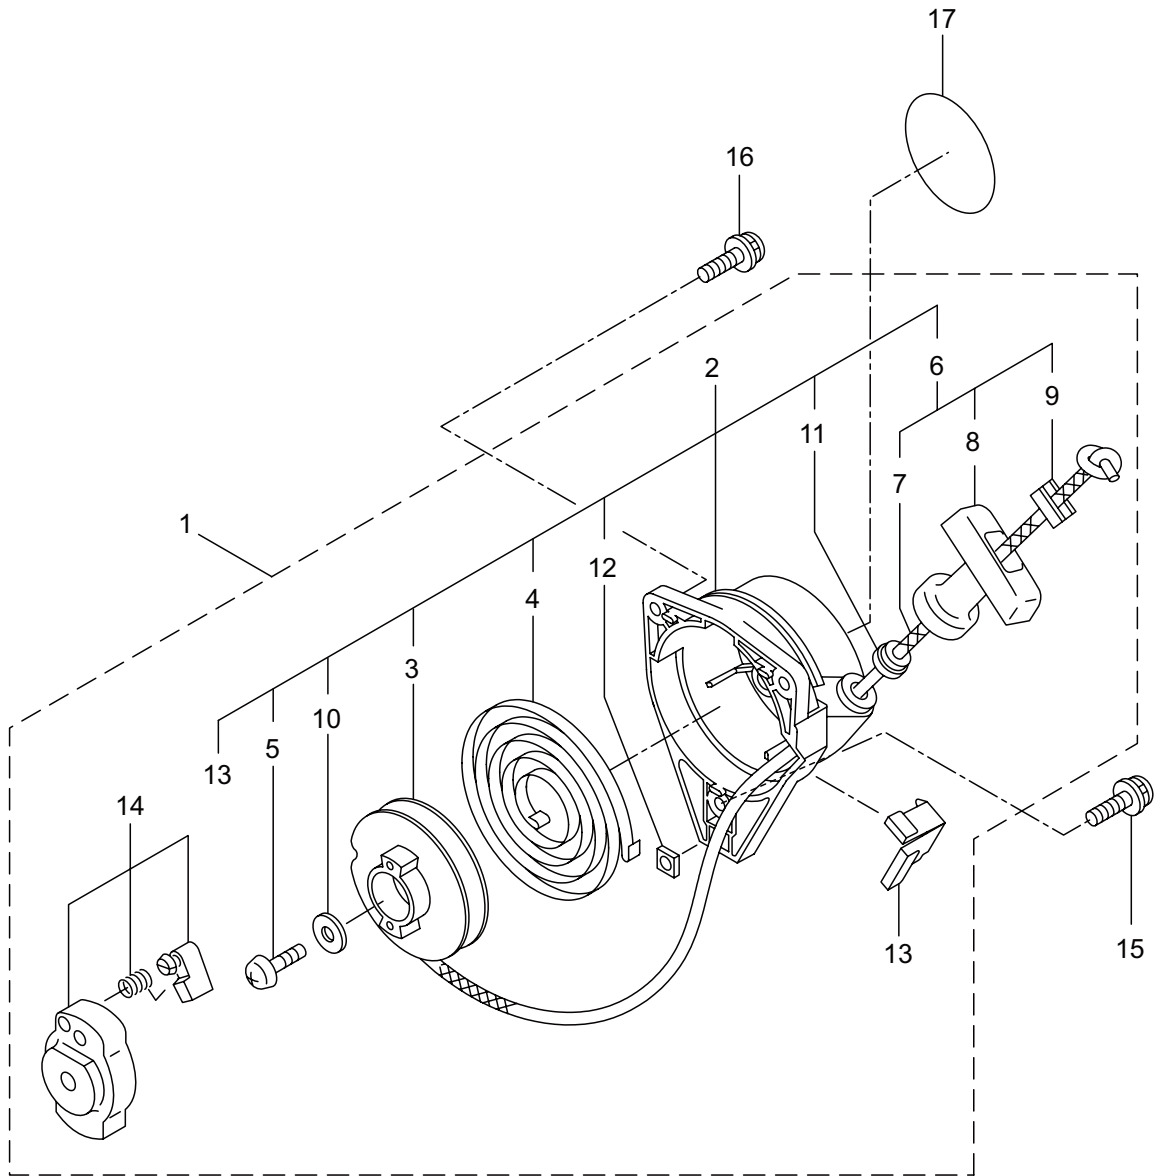

4. MX24E
RECOIL STARTER

Ref. No.	Part No.	Part Name	Q'ty	Remarks
4-1	563307	Recoil Starter Ass'y	1	Incl.2-14
4-2	273093	Recoil Ass'y	1	Incl.3-13
4-3	280492	Reel	1	
4-4	287421	Spiral Spring	1	
4-5	280494	Screw	1	
4-6	280495	Starter Rope Ass'y	1	Incl.7-9
4-7	283616	Starter Rope	1	
4-8	280497	Starter Grip	1	
4-9	280550	Stopper	1	
4-10	280547	Washer	1	
4-11	280548	Collar	1	
4-12	269423	Nut	1	
4-13	288500	Plate	1	
4-14	287399	Stater Pulley Ass'y	1	
4-15	269833	Screw	1	M4x16
4-16	280489	Screw	2	M4x20
4-17	563532	Label	1	EE232