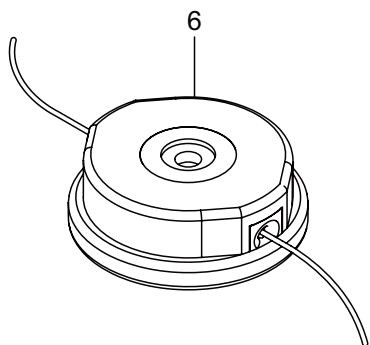

6. MX24E
ACCESSORIES

Ref. No.	Part No.	Part Name	Q'ty	Remarks
6-1	210418	Box Spanner	1	13x19x(+)
6-2	022865	Double-ended Wrench	1	8x10
6-3	219431	Wrench	1	3mm
6-4	219432	Wrench	1	4mm
6-5	219433	Wrench	1	5mm
6-6	231202	Semi-Auto Head (L)	1	
6-7	560349	Instruction Manual	1	GB/ES/PT
6-8	560403	Instruction Manual	1	FR/IT/DE
6-9	560404	Instruction Manual	1	GR/PL/RO
6-10	560405	Instruction Manual	1	NL/HR
6-11	524714	Parts List	1	MX24E
6-12	560251	Colgate Tube	1	60L
6-13	685048	Band	1	CV-150B