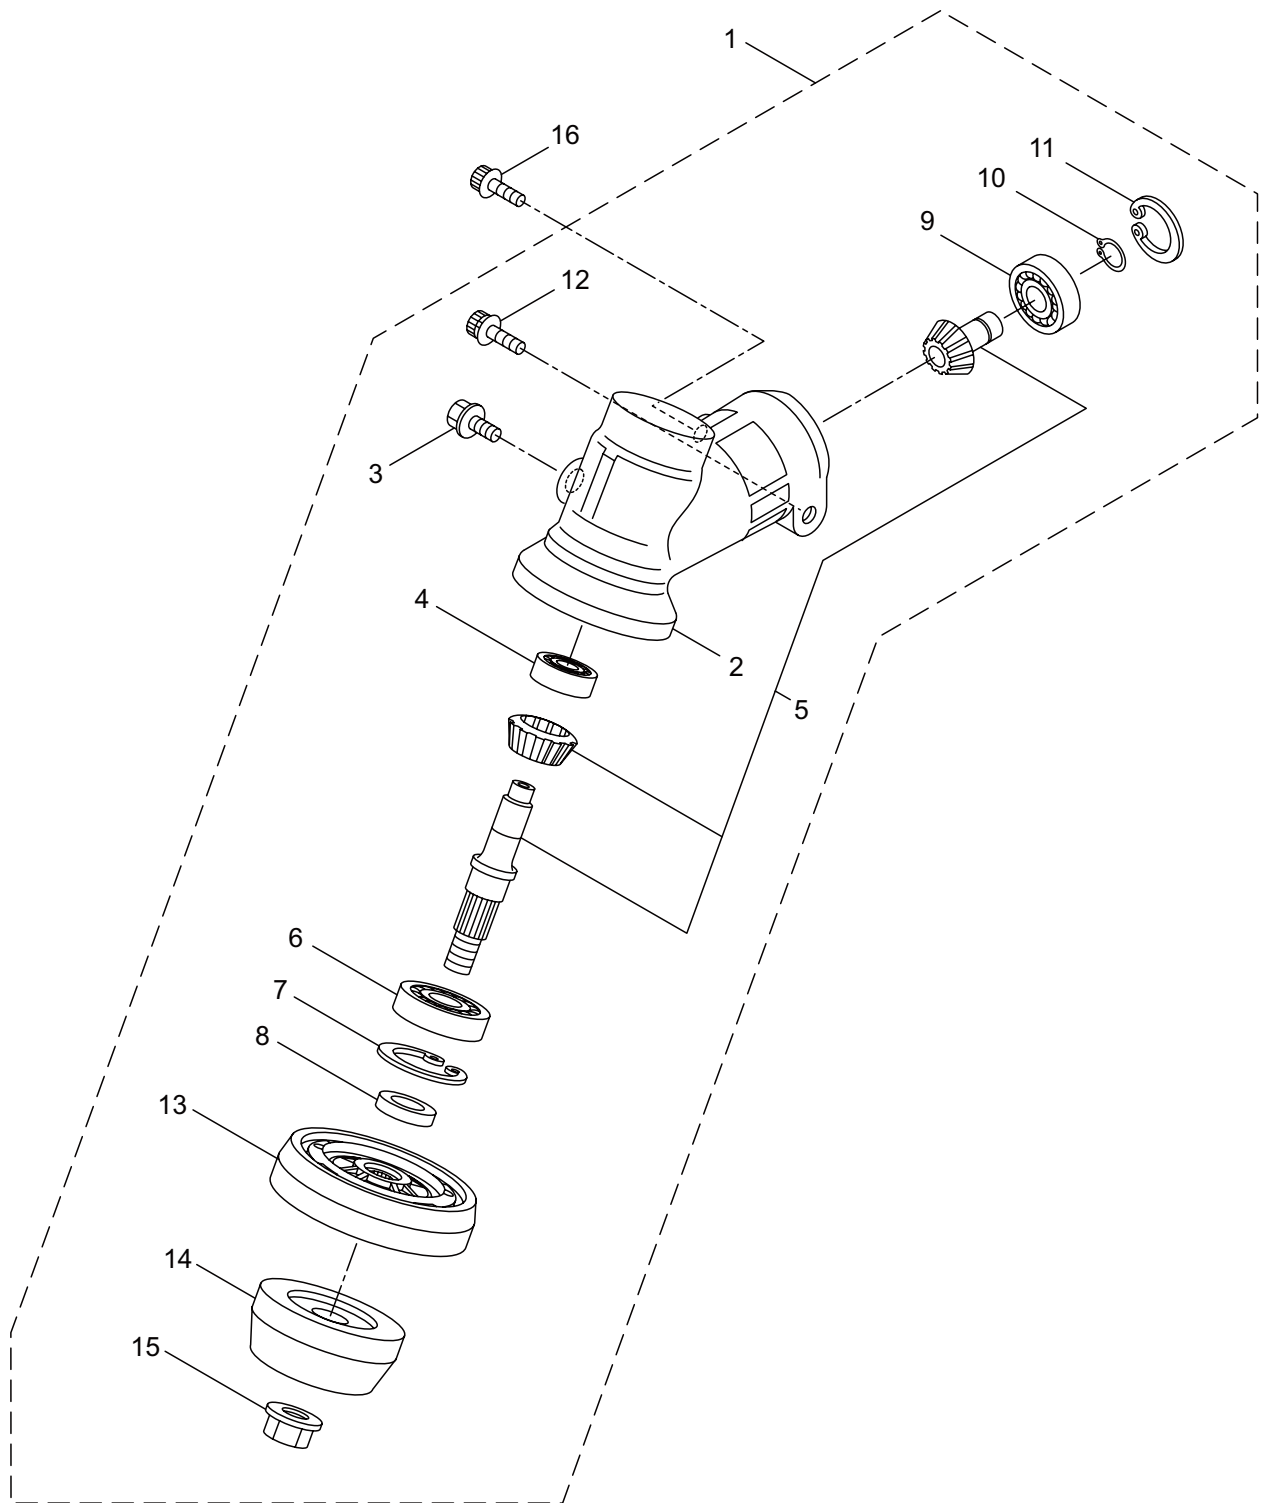

PARTS LIST

MX24E

CONTENTS

1. MAIN BODY	1 ~ 2
2. GEARCASE.....	3 ~ 4
3. ENGINE.....	5 ~ 8
4. RECOIL STARTER	9 ~ 10
5. CARBURETOR, FUEL TANK	11 ~ 12
6. ACCESSORIES	13 ~ 14

2019. 02.

P/N 524714

1. MX24E
MAIN BODY

Ref. No.	Part No.	Part Name	Q'ty	Remarks
1-1	366117	MX24E	1	
1-2	227923	Driveshaft Ass'y	1	
1-3	560386	Driveshaft Tube	1	
1-4	012382	Snap Ring	1	H36
1-5	560427	Throttle Trigger	1	
1-6	215533	Hanging Bracket Ass'y	1	Incl.7
1-7	261762	Cap Screw	1	M5x14
1-8	560409	Bracket Ass'y	1	Incl.9-11
1-9	560410	Bracket	1	
1-10	271437	Screw	2	M6x20
1-11	231704	Washer	2	6x13xt1.0
1-12	560240	Label	1	
1-13	560411	Label	1	MX24E
1-14	560246	Label	1	112dBA
1-15	215501	Label	1	
1-16	560229	Hanging Strap Ass'y	1	
1-17	560282	Hook	1	
1-18	560316	Loop Handle Ass'y	1	Incl.19-22
1-19	222520	Loop Handle	1	
1-20	213171	Packing	1	
1-21	215608	Cap Screw	4	M5x30x16
1-22	081027	Nut	4	M5
1-23	560420	Safety Cover	1	
1-24	234999	Cover Extension	1	
1-25	230747	String Cutter	1	
1-26	232689	Screw	3	M5x16

2. MX24E
GEARCASE

Ref. No.	Part No.	Part Name	Q'ty	Remarks
2-1	241689	Gearcase Ass'y	1	Incl.2-15
2-2	226284	Gearcase	1	
2-3	225897	Bolt	1	M6x8
2-4	226285	Bearing	1	#626
2-5	227108	Gear Set	1	
2-6	112184	Bearing	1	#6000DDU
2-7	054676	Snap Ring	1	#26
2-8	225898	Collar	1	10x16xt2.6
2-9	226286	Bearing	1	#609ZZ
2-10	228477	Snap Ring	1	#9
2-11	140270	Snap Ring	1	#24
2-12	261246	Cap Screw	1	M5x25
2-13	225891	Boss Adapter	1	
2-14	225892	Blade Boss B	1	
2-15	225893	Nut	1	M8
2-16	261233	Cap Screw	1	M5x12