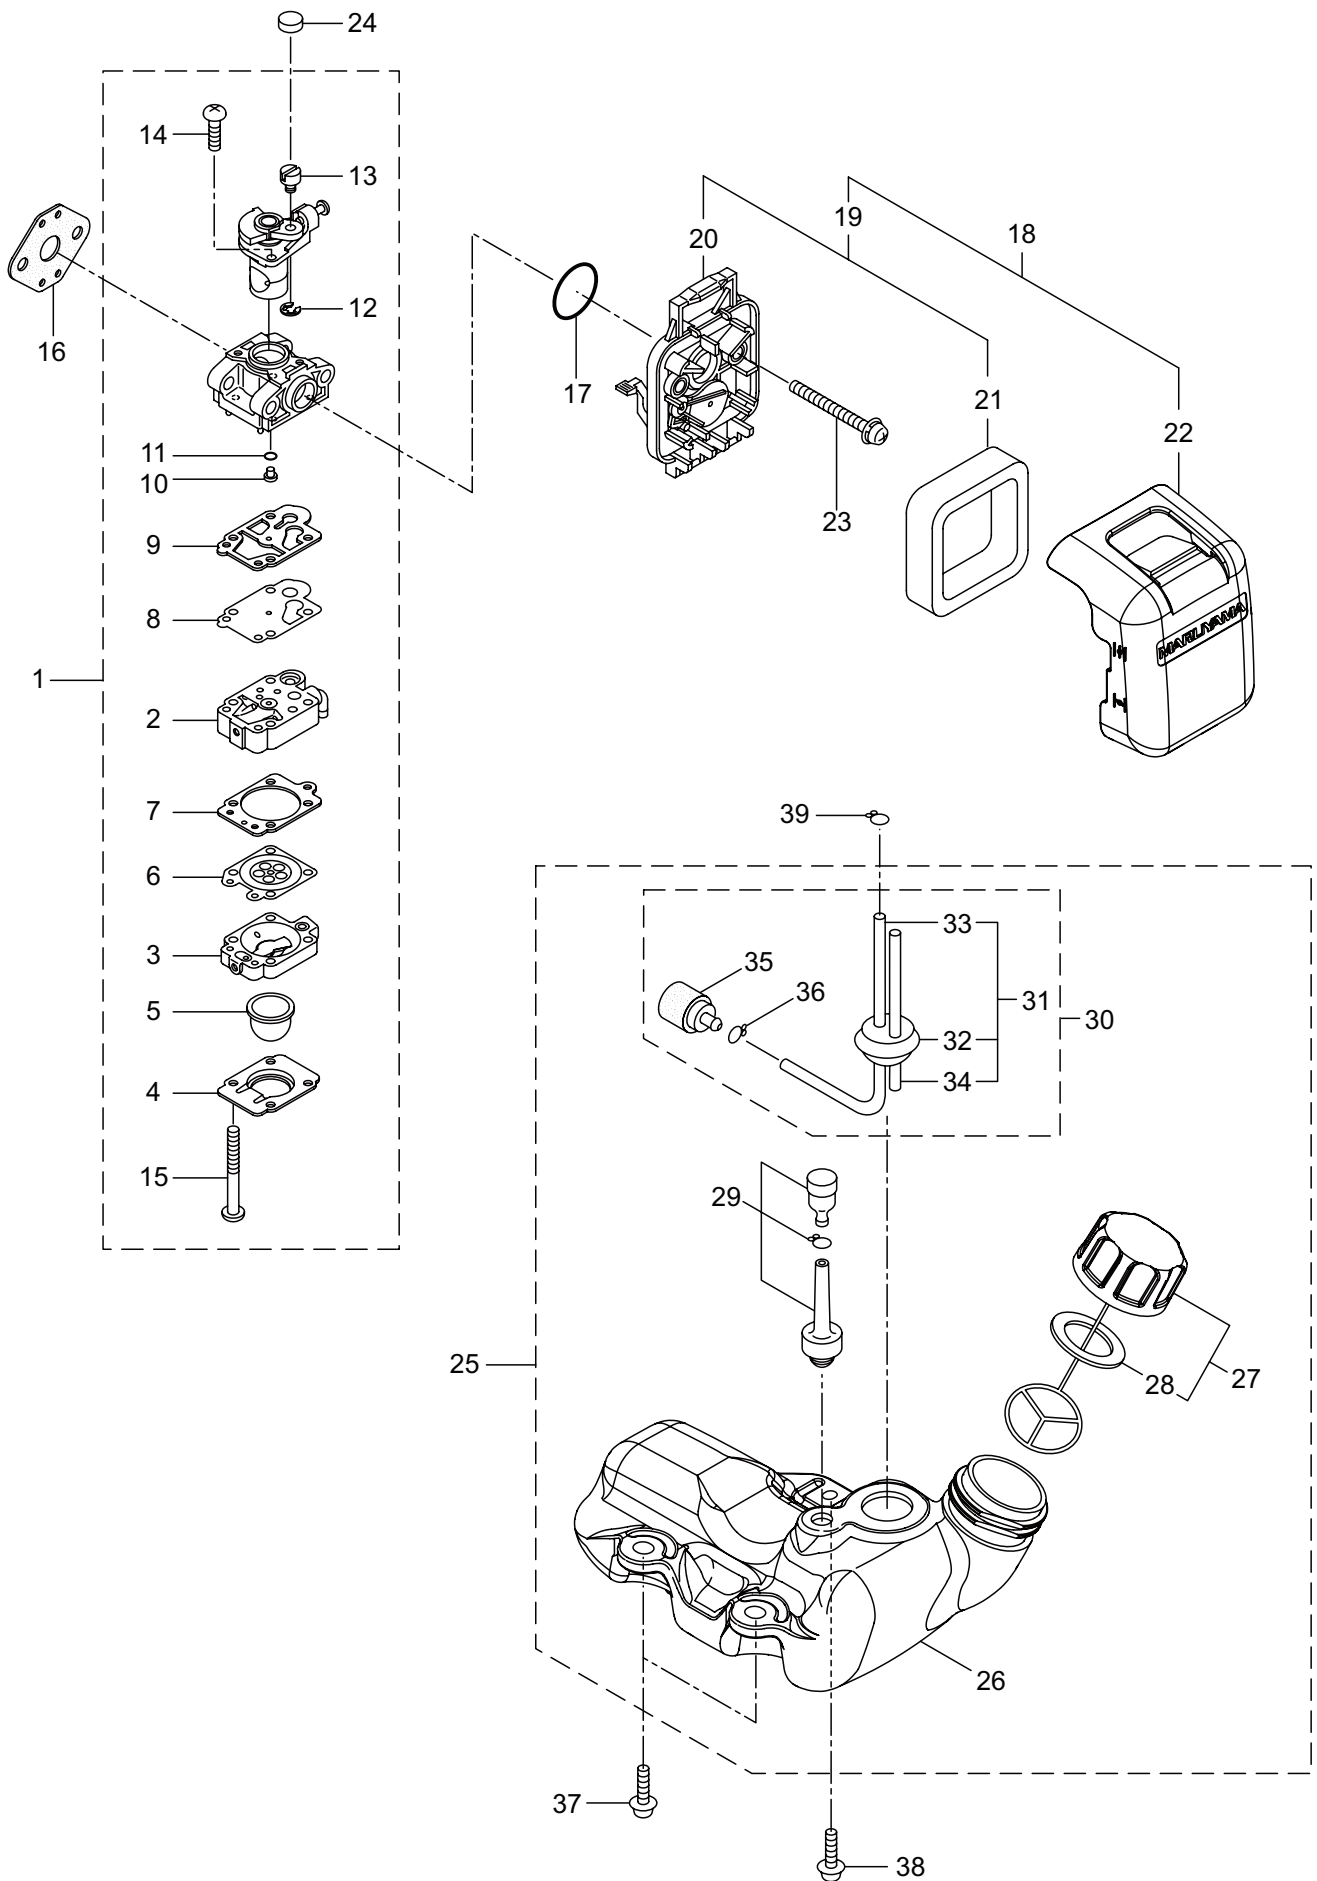

5. MX24E
CARBURETOR, FUEL TANK

Ref. No.	Part No.	Part Name	Q'ty	Remarks
5-1	276663	Carburetor Ass'y	1	Incl.2-15 New gasket required
5-2	274472	Pump Body	1	
5-3	262991	Purge Body	1	
5-4	262992	Cover Plate	1	
5-5	261874	Primer Bulb	1	
5-6	283905	Diaphragm, Meterring	1	
5-7	262993	Gasket	1	
5-8	262994	Diaphragm,Fuel Pump	1	
5-9	282576	Gasket	1	
5-10	289396	Main Jet	1	
5-11	261871	O-Ring	1	
5-12	261876	E-Ring	1	
5-13	261658	Swivel	1	
5-14	264682	Screw	2	
5-15	262996	Screw	4	
5-16	261864	Gasket	1	
5-17	264691	O-Ring	1	
5-18	563411	Cleaner Ass'y	1	Incl.19-22
5-19	277927	Case Body Ass'y	1	Incl.20,21
5-20	266433	Housing	1	
5-21	264695	Filter	1	
5-22	277553	Cleaner Cover	1	
5-23	269834	Screw	2	
5-24	280020	Swivel Ring	1	
5-25	563261	Fuel Tank Ass'y	1	Incl.26-36
5-26	563466	Fuel Tank	1	
5-27	275306	Fuel Tank Cap Ass'y	1	Incl.28
5-28	274875	Gasket	1	
5-29	563262	Breather Ass'y	1	
5-30	563232	Fuel Pipe Pick-up Ass'y	1	Incl.31-36
5-31	563233	Fuel Pipe Ass'y	1	Incl.32-34
5-32	288192	Grommet	1	
5-33	261690	Fuel Pipe	1	160L
5-34	288194	Return Pipe	1	3x6x85
5-35	264653	Filter Ass'y	1	
5-36	563014	Clip	1	
5-37	269828	Screw	2	M5x16
5-38	281208	Screw	1	M5x16
5-39	563014	Clip	1